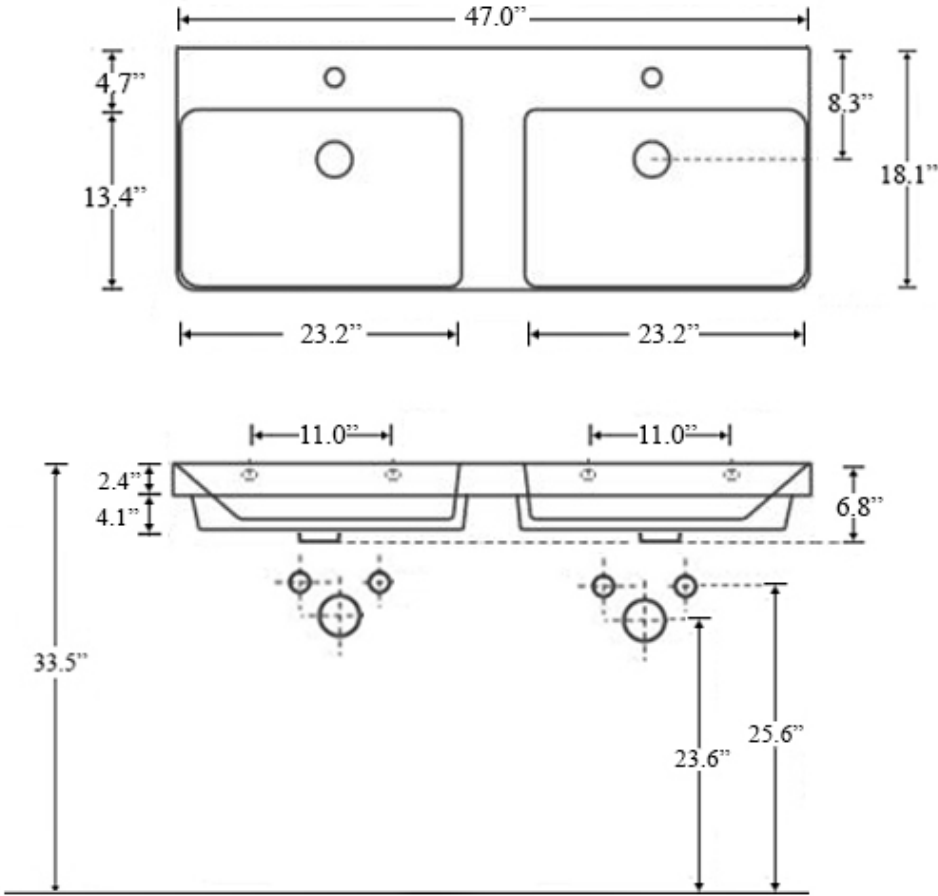

Related Items:

- WSBC 53991 | Push Waste Drain
- WSBC 53922 | Decorative Trap

Finishes:

-  Glossy White
-  Matte Black

SKU# | Options:

- Luxury 120.00 WG | No Faucet Hole, Glossy White
- Luxury 120.01 WG | One Faucet Hole, Glossy White
- Luxury 120.03 WG | Three Faucet Holes, Glossy White
- Luxury 120.00 BM | No Faucet Hole, Matte Black
- Luxury 120.01 BM | One Faucet Hole, Matte Black
- Luxury 120.03 BM | Three Faucet Holes, Matte Black

Codes & Standards:

- ADA Compliant

* WS Bath Collections reserves the right to revise dimensions or information on this sheet without notice

Collection Luxury	Model Luxury 120	Dimensions Metric <i>1 inch = 2.54 cm</i> <i>1 inch = 25.4 mm</i>	 1051 Lea Drive - Collegeville, PA 19426 Tel. 215 513 9400 - Fax 610 831 0215 www.ws bathcollections.com - info@ws bathcollections.com
-------------------------------	------------------------------	---	---

Collection
Luxury

Model |
Luxury 120

Dimensions Metric
 1 inch = 2.54 cm
 1 inch = 25.4 mm

1051 Lea Drive - Collegeville, PA 19426
 Tel. 215 513 9400 - Fax 610 831 0215
www.ws bathcollections.com - info@ws bathcollections.com

Silicone (optional)

Collection
Luxury

Model |
Luxury 120

Dimensions Metric
1 inch = 2.54 cm
1 inch = 25.4 mm

WS®
BATH
COLLECTIONS

1051 Lea Drive - Collegeville, PA 19426
Tel. 215 513 9400 - Fax 610 831 0215