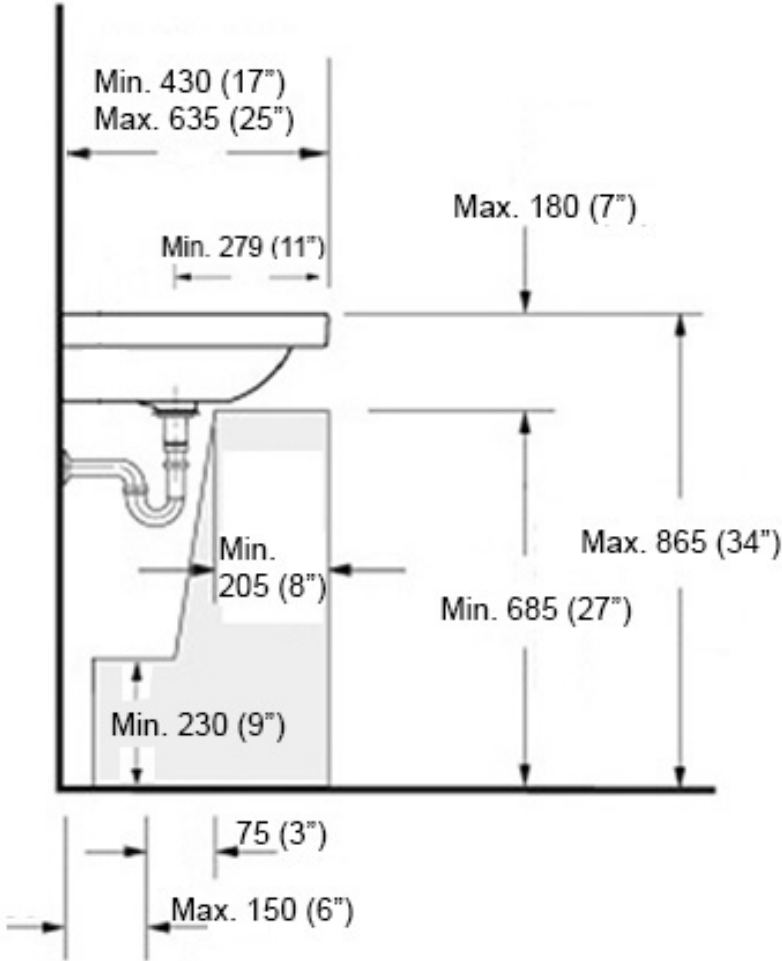

Codes & Standards:

- ADA Compliant

* WS Bath Collections reserves the right to revise dimensions or information on this sheet without notice

Collection Luxury	Model Luxury 120	Dimensions Metric <i>1 inch = 2.54 cm</i> <i>1 inch = 25.4 mm</i>	 1051 Lea Drive - Collegeville, PA 19426 Tel. 215 513 9400 - Fax 610 831 0215 www.ws bathcollections.com - info@ws bathcollections.com
-------------------------------	------------------------------	---	---

Collection
Luxury

Model |
Luxury 120

Dimensions Metric
 1 inch = 2.54 cm
 1 inch = 25.4 mm

1051 Lea Drive - Collegeville, PA 19426
 Tel. 215 513 9400 - Fax 610 831 0215
www.ws bathcollections.com - info@ws bathcollections.com

Silicone (optional)

Collection
Luxury

Model |
Luxury 120

Dimensions Metric
1 inch = 2.54 cm
1 inch = 25.4 mm

WS®
BATH
COLLECTIONS

1051 Lea Drive - Collegeville, PA 19426
Tel. 215 513 9400 - Fax 610 831 0215

www.ws bathcollections.com - info@ws bathcollections.com

Recommended ADA Installation

Note: ADA Compliant when installed in accordance with ADA guidelines

<p>Collection Luxury</p>	<p>Model Luxury 120</p>	<p>Dimensions Metric 1 inch = 2.54 cm 1 inch = 25.4 mm</p>	<p>WS[®] BATH COLLECTIONS 1051 Lea Drive - Collegeville, PA 19426 Tel. 215 513 9400 - Fax 610 831 0215 www.ws bathcollections.com - info@ws bathcollections.com</p>
-------------------------------------	--------------------------------------	--	--